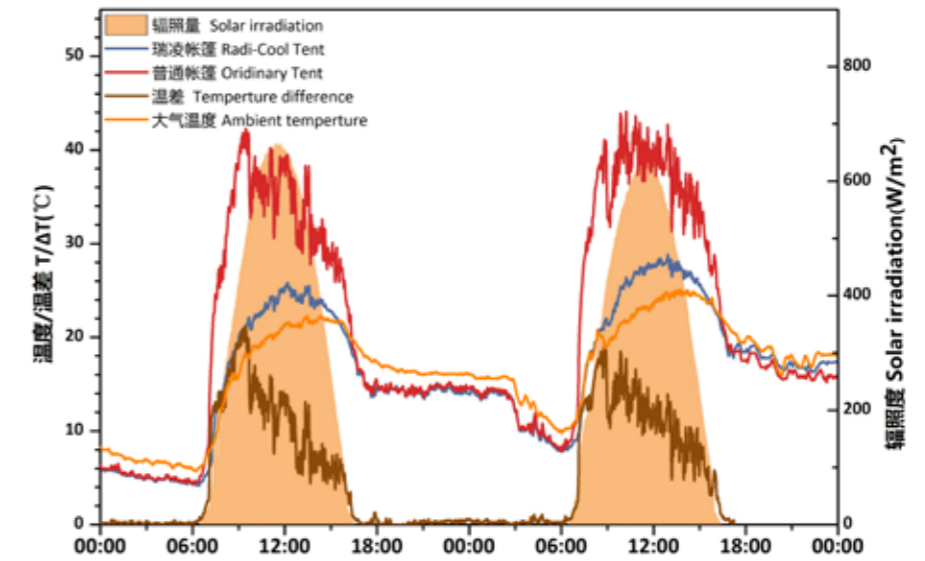

产品介绍 | Product Introduction

降温帐篷除具备普通帐篷抗风、防雨、防虫等基本功能外，兼具优异的辐射制冷、紫外阻隔功能。可在高温炎热地区或夏季高温天气条件下，为使用者提供舒适、凉爽、健康的帐内空间环境。

Tent integrates Coating with tent fabric. The unique zero-energy consumption radiative cooling function makes the tent a much more comfortable space in hot sunny days.

产品特性 | Product Features

- 搭建简单
- Easy set-up
- 高效降温
- Excellent cooling performance
- 安全可靠
- Safe and reliable
- 经久耐用
- Long-lasting
- 阻隔紫外线
- Reflects UV light

产品参数 | Product Specifications

降温效果 Cooling Effect	指标值 Index Value	常规样值 Conventional Sample	测试标准 Test Standard	
可降低温度范围 Cooling Range	/	15°C	/	
光学性能 Optical Performance				
辐射制冷功率 Radiative Cooling Power	≥80W/m²	100W/m²	GB/T 25968	
热反射率(SR)(%) Solar Rejected(SR)	≥85%	86%	GB/T 25968	
T(UVA)	<5%	0	GB/T 18830	
色牢度 Color Fastness				
耐光色牢度 Color Fastness against Light	4-5	≥4	GB/ T 33272-2016	
耐人造气候色牢度 Color Resistance against Artificial Weather	4	≥4	GB/ T 33272-2016	
耐水色牢度 Color Fastness against Water	3-4	≥3	GB/ T 33272-2016	
力学性能 Mechanical Properties				
断裂强力/N ≥ Breaking Strength/N ≥	经向 Warp 纬向 Weft	500	≥800 ≥500	GB/ T 27735-2011
撕裂强力/N ≥ Tear Strength/N ≥		15	≥15	GB/ T 27735-2011
剥离强度/N ≥ Peel Strength/N ≥		15	≥15	GB/ T 27735-2011

产品执行标准：《Q-RL015-2019》

产品独具突破性能 | The Unique Cooling Performance

防晒降温帐篷相比普通帐篷
降低20°C

Tent inside temperature is up to 20°C
cooler than ordinary tents