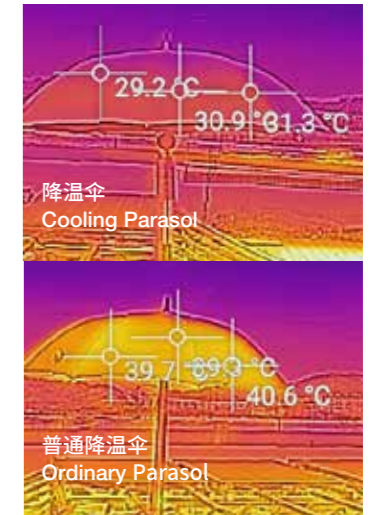

产品特性 | Product Features

- 紫外线全反射
- 辐射制冷功能
- 防风
- 防雨
- Reflects UV light
- Unique radiative cooling technology
- Windbreak
- Rainproof

产品参数 | Product Specifications

降温效果 Cooling Effect	指标值 Index Value	常规样值 Conventional Sample	测试标准 Test Standard
伞面温度降低范围 Cooling Range	/	5-20℃	/
辐射制冷功率 Radiative Cooling Power	≥80W/m ²	100W/m ²	GB/T 25968
光学性能 Optical Performance			
热反射率(SR)(%) Solar Rejected(SR)	≥85%	86%	GB/T 25968
T(UVA)	<5%	0	GB/T 18830
UPF	>40	50 ⁺	GB/T 18830
力学性能 Mechanical properties			
防雨性能 Rain-proof Performance	/	通过 Pass	GB/T 23147-2018
抗风强度 Anti-wind Strength	/	通过 Pass	GB/T 23147-2018
伞面粘连性 Umbrella Surface Adhesion	/	不粘连 Non-adhesive	GB/T 23147-2018

产品执行标准：《Q-RL024-2020》

产品独具突破性能 | The Unique Cooling Performance

降温伞相对传统的太阳伞，头部区域黑球温度(平均辐射温度)最高降温达7.5℃，效果非常明显，能显著提升使用者的舒适体验。(注:黑球温度表征人体舒适度)

Compared with Ordinary Parasol, Cooling Parasol is up to 7.5℃ cooler in the head area measured by black globe meter (measuring average radiation temperature), the cooling performance is very obvious (Note: black globe temperature represents human comfort index).