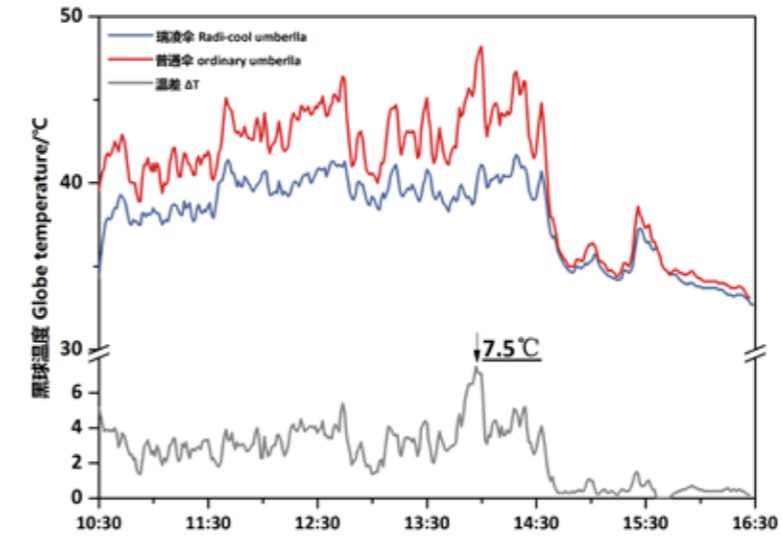

产品特性 | Product Features

- 紫外线全反射
- 辐射制冷功能
- 防风
- 防雨
- Reflects UV light
- Unique radiative cooling technology
- Windbreak
- Rainproof

产品参数 | Product Specifications

降温效果 Cooling Effect	指标值 Index Value	常规样值 Conventional Sample	测试标准 Test Standard
伞面温度降低范围 Cooling Range	/	5-20℃	/
辐射制冷功率 Radiative Cooling Power	≥80W/m ²	100W/m ²	GB/T 25968
光学性能 Optical Performance			
热反射率(SR)(%) Solar Rejected(SR)	≥85%	86%	GB/T 25968
T(UVA)	<5%	0	GB/T 18830
UPF	>40	50 ⁺	GB/T 18830
力学性能 Mechanical properties			
防雨性能 Rain-proof Performance	/	通过 Pass	GB/T 23147-2018
抗风强度 Anti-wind Strength	/	通过 Pass	GB/T 23147-2018
伞面粘连性 Umbrella Surface Adhesion	/	不粘连 Non-adhesive	GB/T 23147-2018

产品执行标准：《Q-RL024-2020》

产品独具突破性能 | The Unique Cooling Performance

降温伞相对传统的太阳伞，头部区域黑球温度(平均辐射温度)最高降温达7.5℃，效果非常明显，能显著提升使用者的舒适体验。(注:黑球温度表征人体舒适度)

Compared with Ordinary Parasol, Cooling Parasol is up to 7.5℃ cooler in the head area measured by black globe meter (measuring average radiation temperature), the cooling performance is very obvious (Note: black globe temperature represents human comfort index).